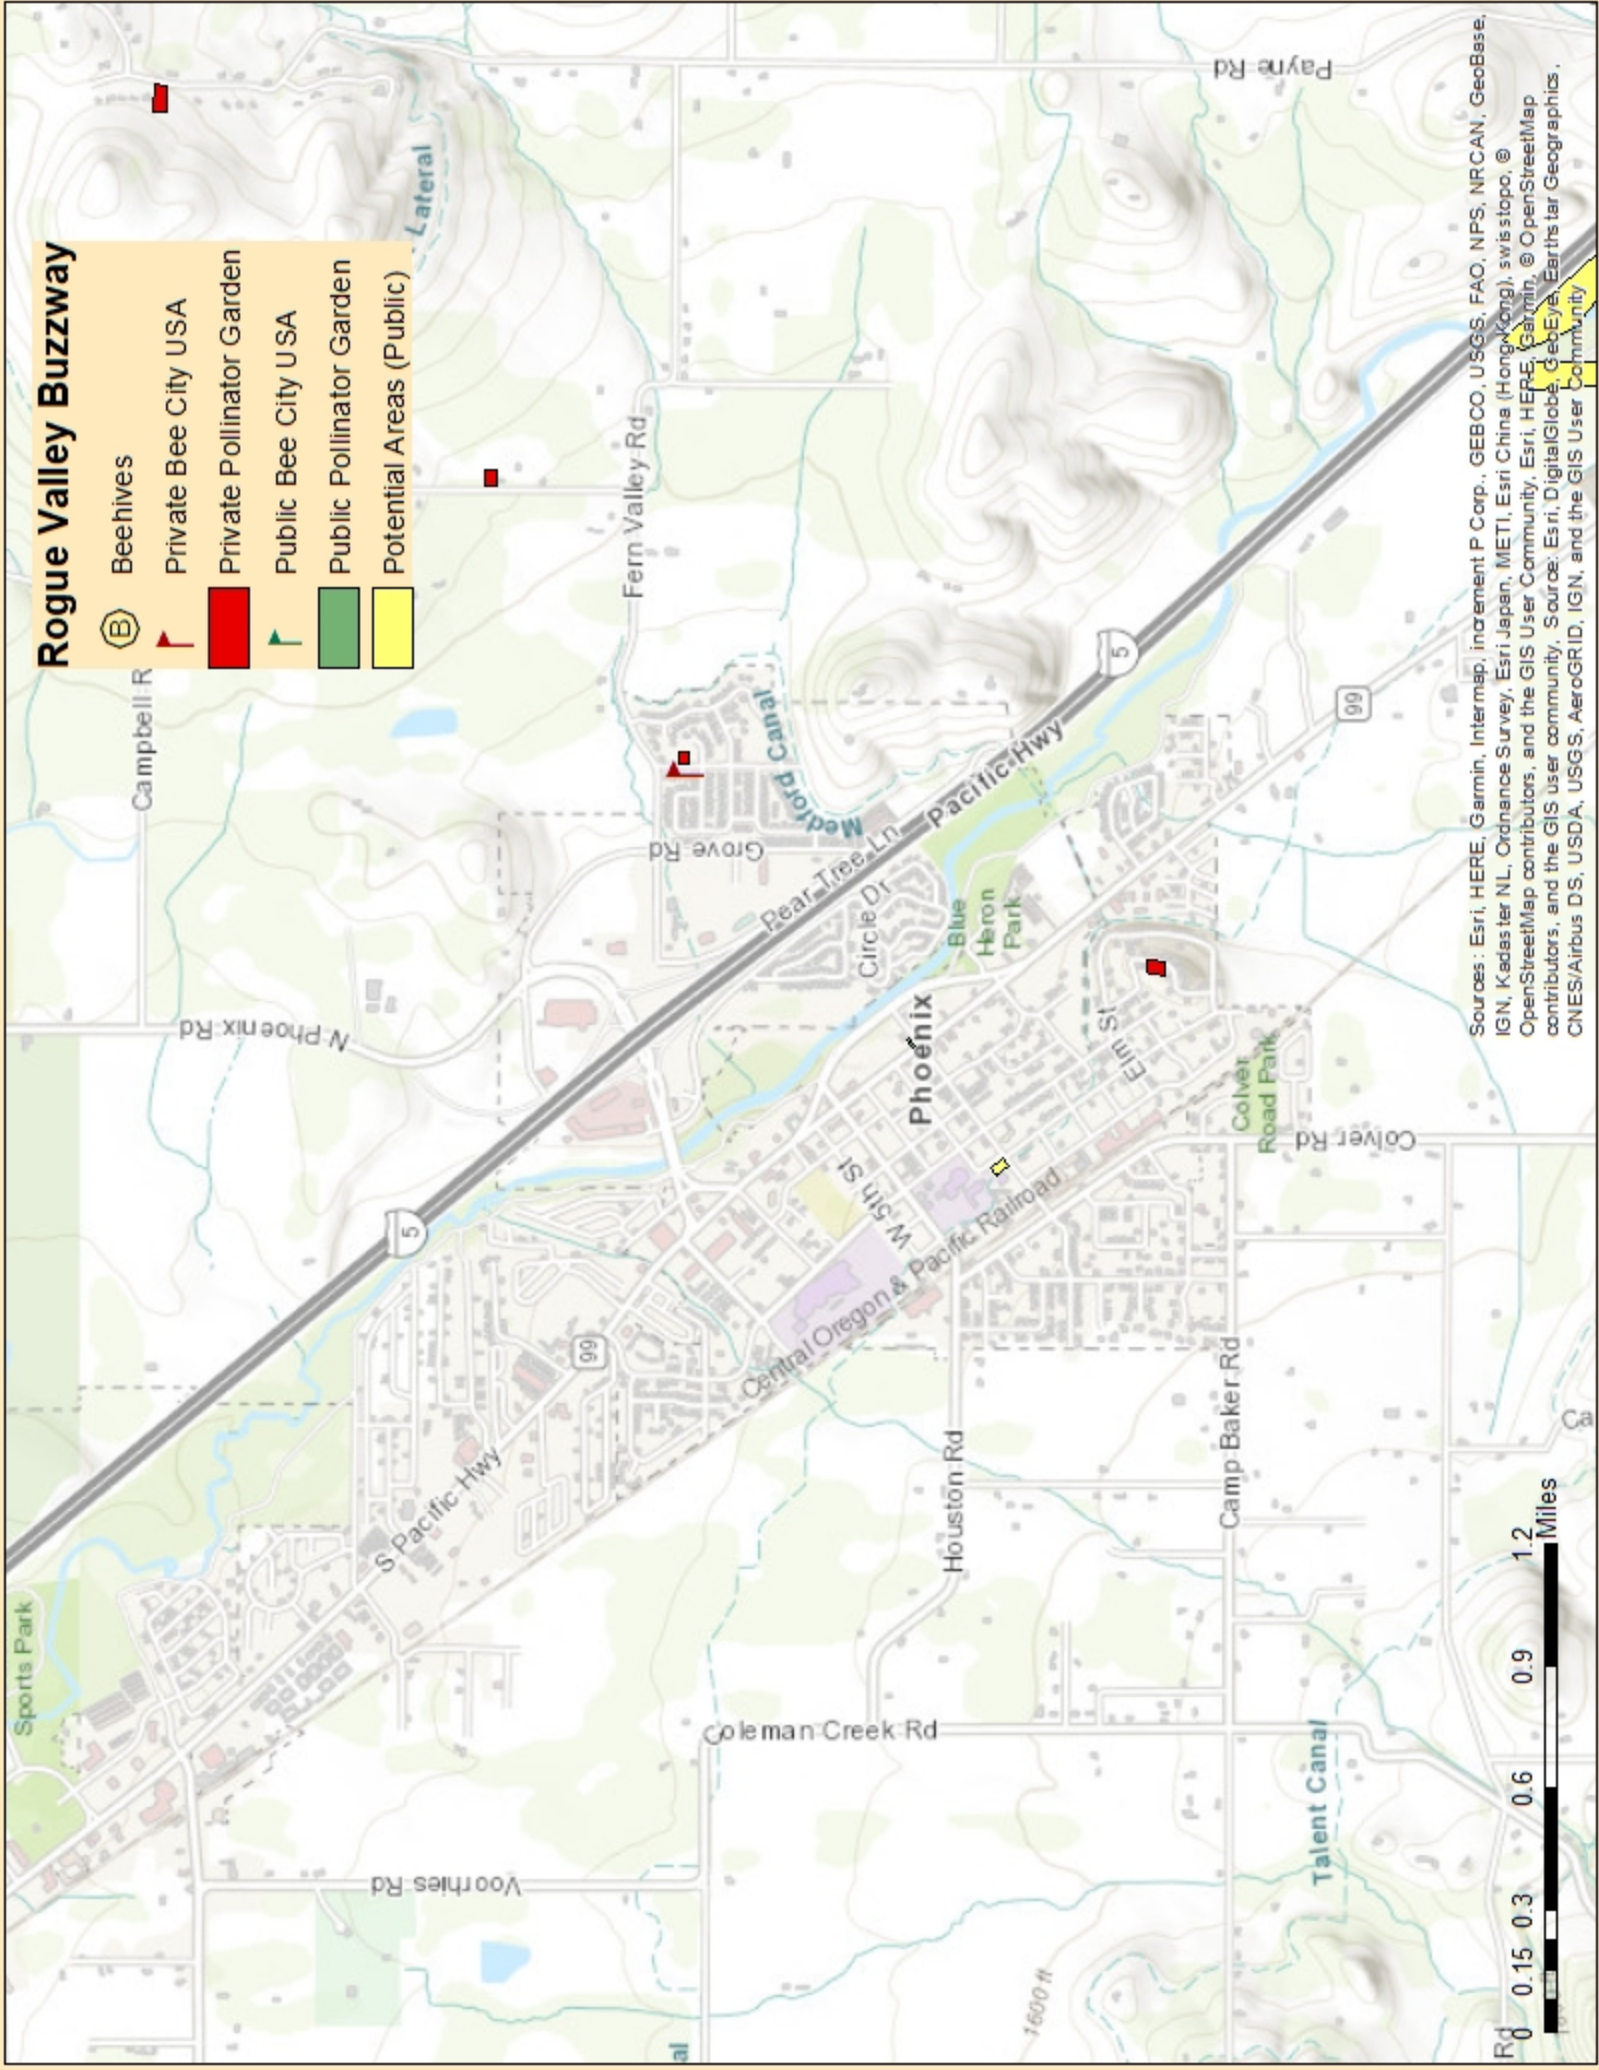

# Rogue Valley Buzzway

-  Beehives
-  Private Bee City USA
-  Private Pollinator Garden
-  Public Bee City USA
-  Public Pollinator Garden
-  Potential Areas (Public)

Sources: Esri, HERE, Garmin, Intermap, increment P Corp., GEBCO, USGS, FAO, NPS, NRCAN, GeoBase, IGN, Kadaster NL, Ordnance Survey, Esri Japan, METI, Esri China (Hong Kong), swisstopo, © OpenStreetMap contributors, and the GIS User Community, Esri, HERE, Garmin, © OpenStreetMap contributors, and the GIS user community. Source: Esri, DigitalGlobe, GeoEye, Earthstar Geographics, CNES/Airbus DS, USDA, USGS, AeroGRID, IGN, and the GIS User Community